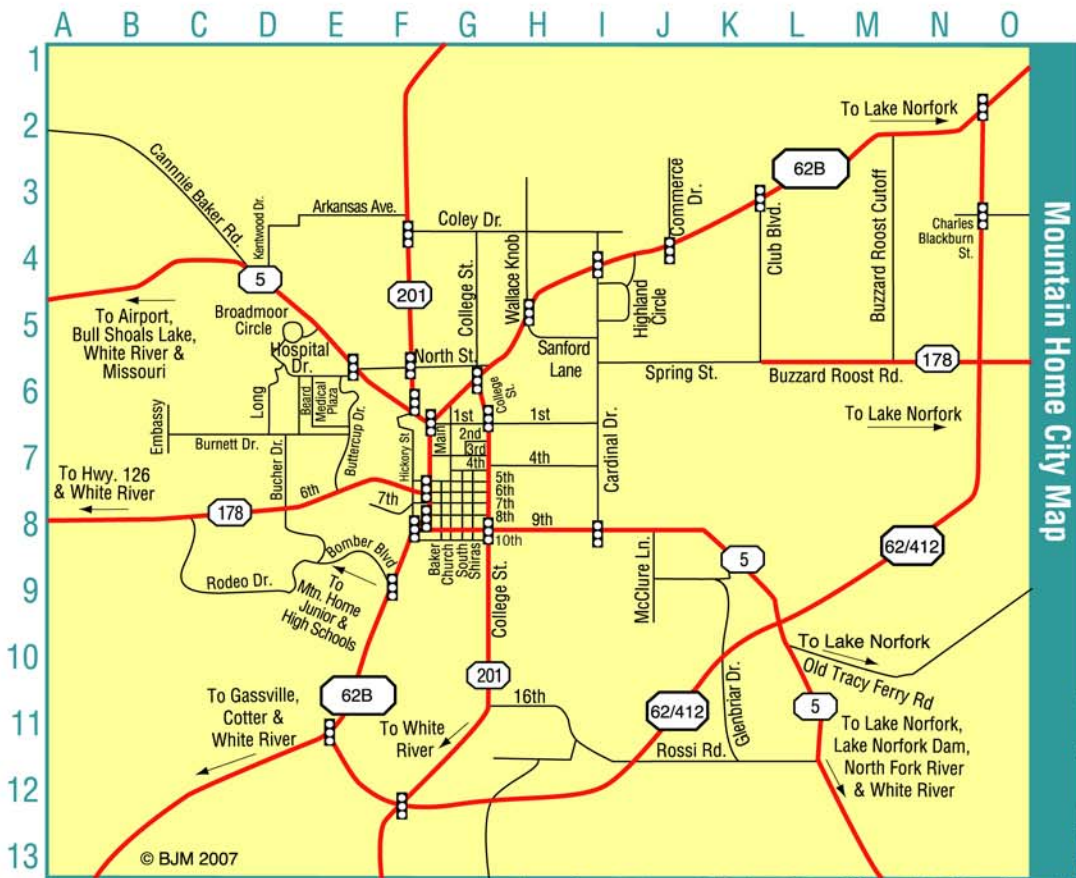

How To Use The Maps

The certificates in this packet feature a map location in the bottom right corner. For example:

Map Location: E-6

Single-digit letters (Map E-6) indicate the business is on the City Map (left). Double-digit letters (Map EE-6) indicate the business is on the Regional Map below.

This community resource is a production of Brooks-Jeffrey Marketing, Inc. (BJM). BJM is a proud member of Arkansas Economic Developers, Batesville Area Chamber of Commerce, Bull Shoals/White River Chamber of Commerce, Diamond City Chamber of Commerce, Harrison Chamber of Commerce, Mountain Home Area Chamber of Commerce, Yellville Chamber of Commerce, Ozark Mountain Region Tourism Association, and Twin Lakes Home Builders Association.